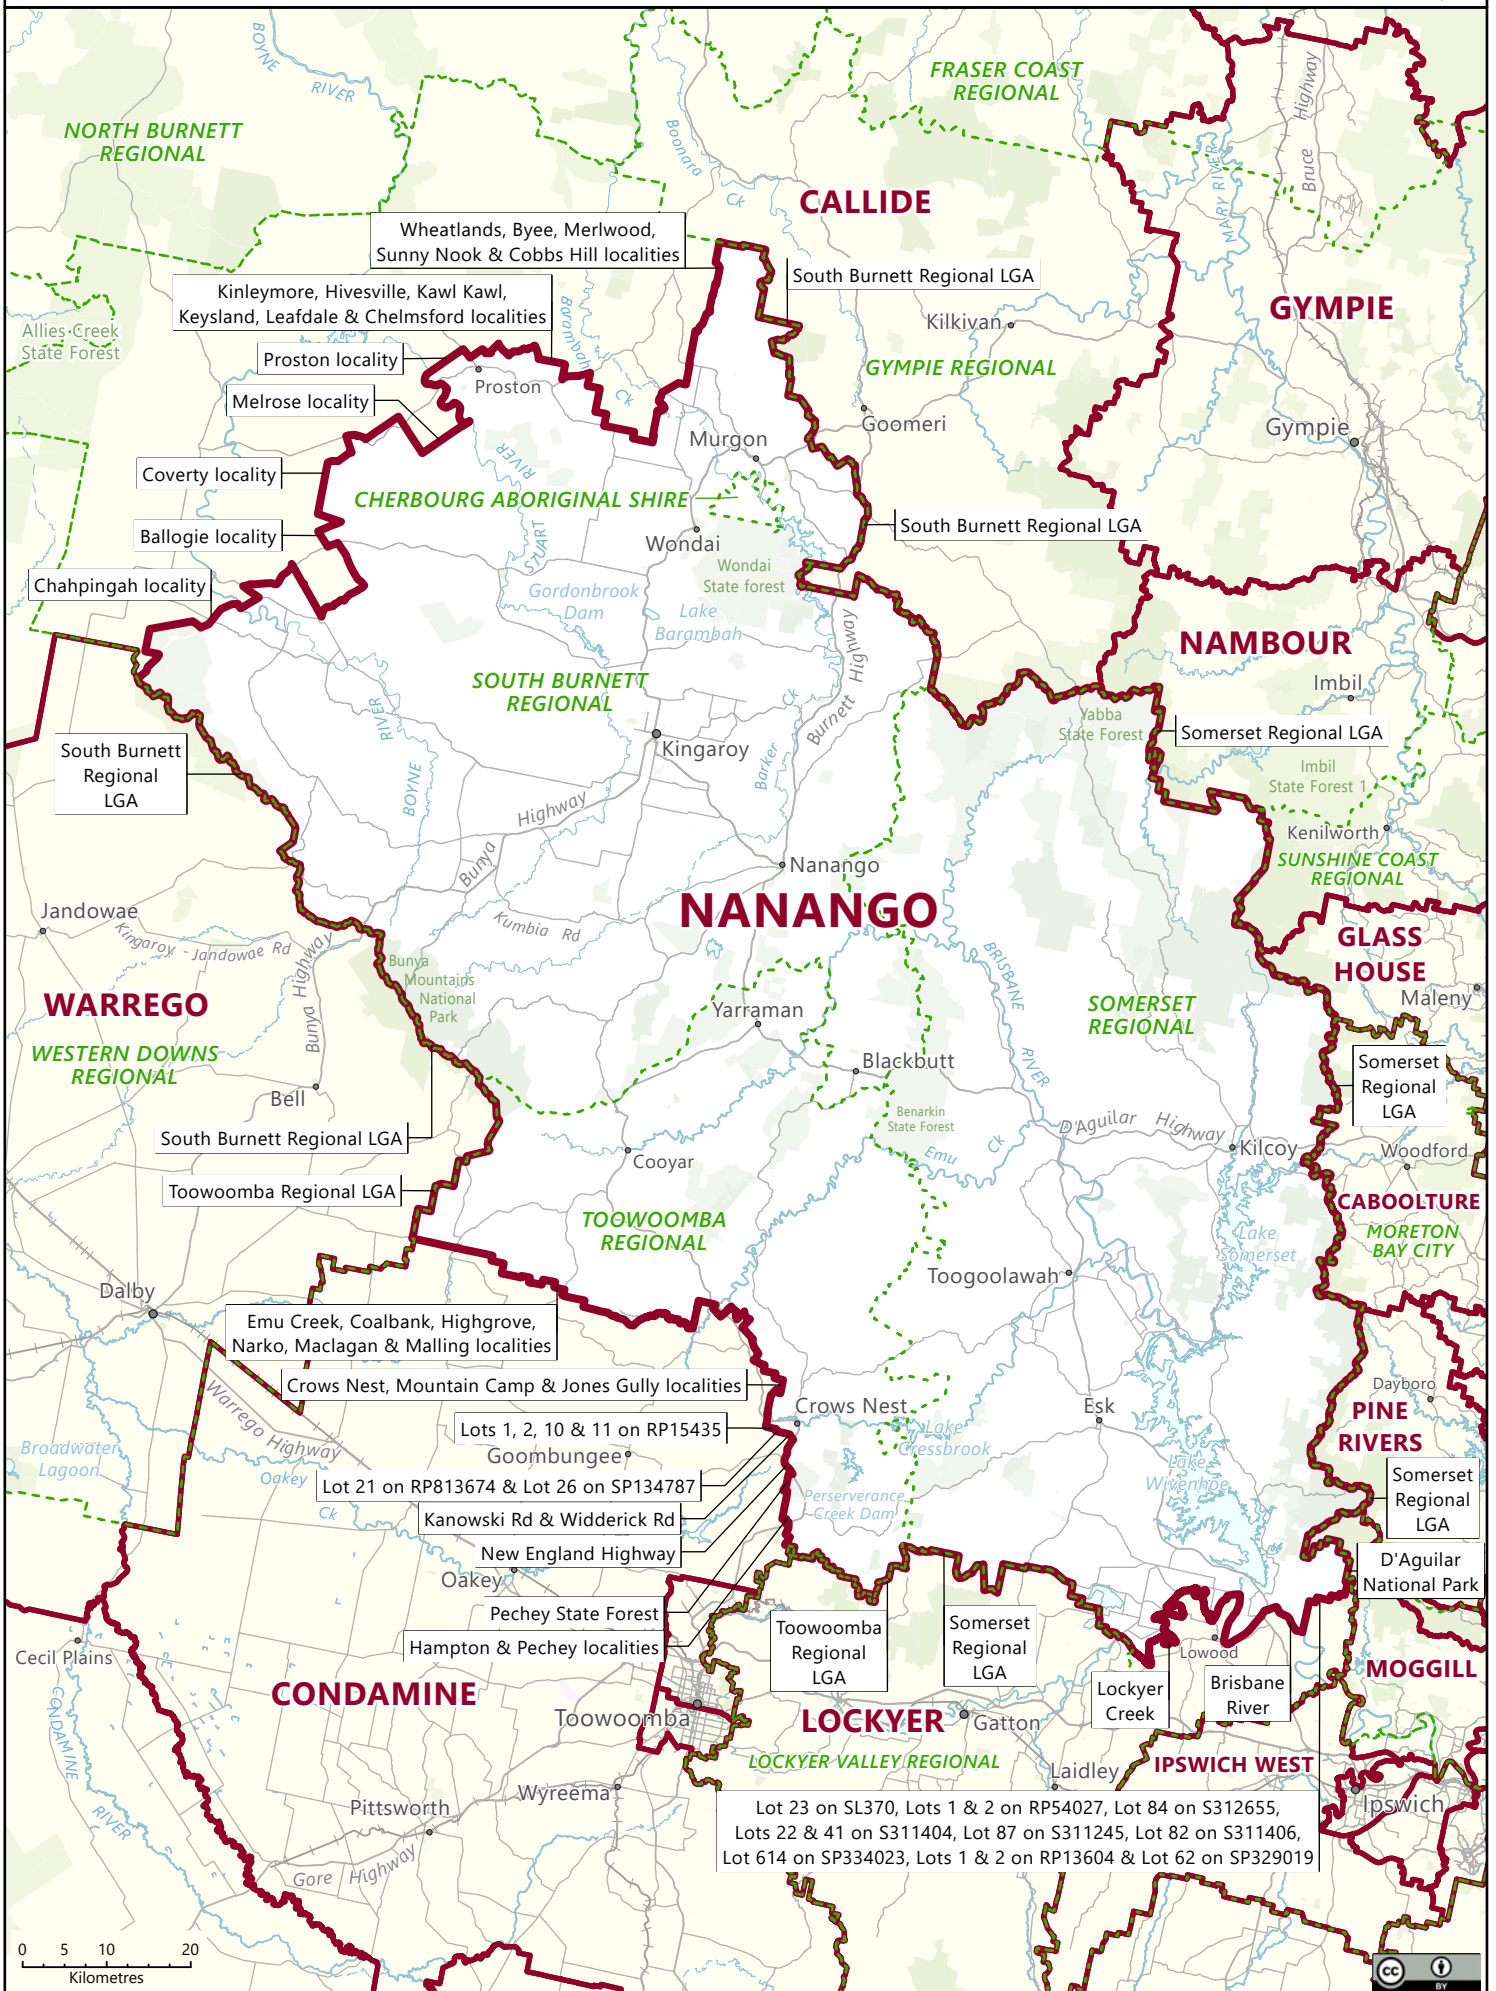

NANANGO

— State electoral district
 - - - Local government area (LGA)

Lot 23 on SL370, Lots 1 & 2 on RP54027, Lot 84 on S312655,
 Lots 22 & 41 on S311404, Lot 87 on S311245, Lot 82 on S311406,
 Lot 614 on SP334023, Lots 1 & 2 on RP13604 & Lot 62 on SP329019