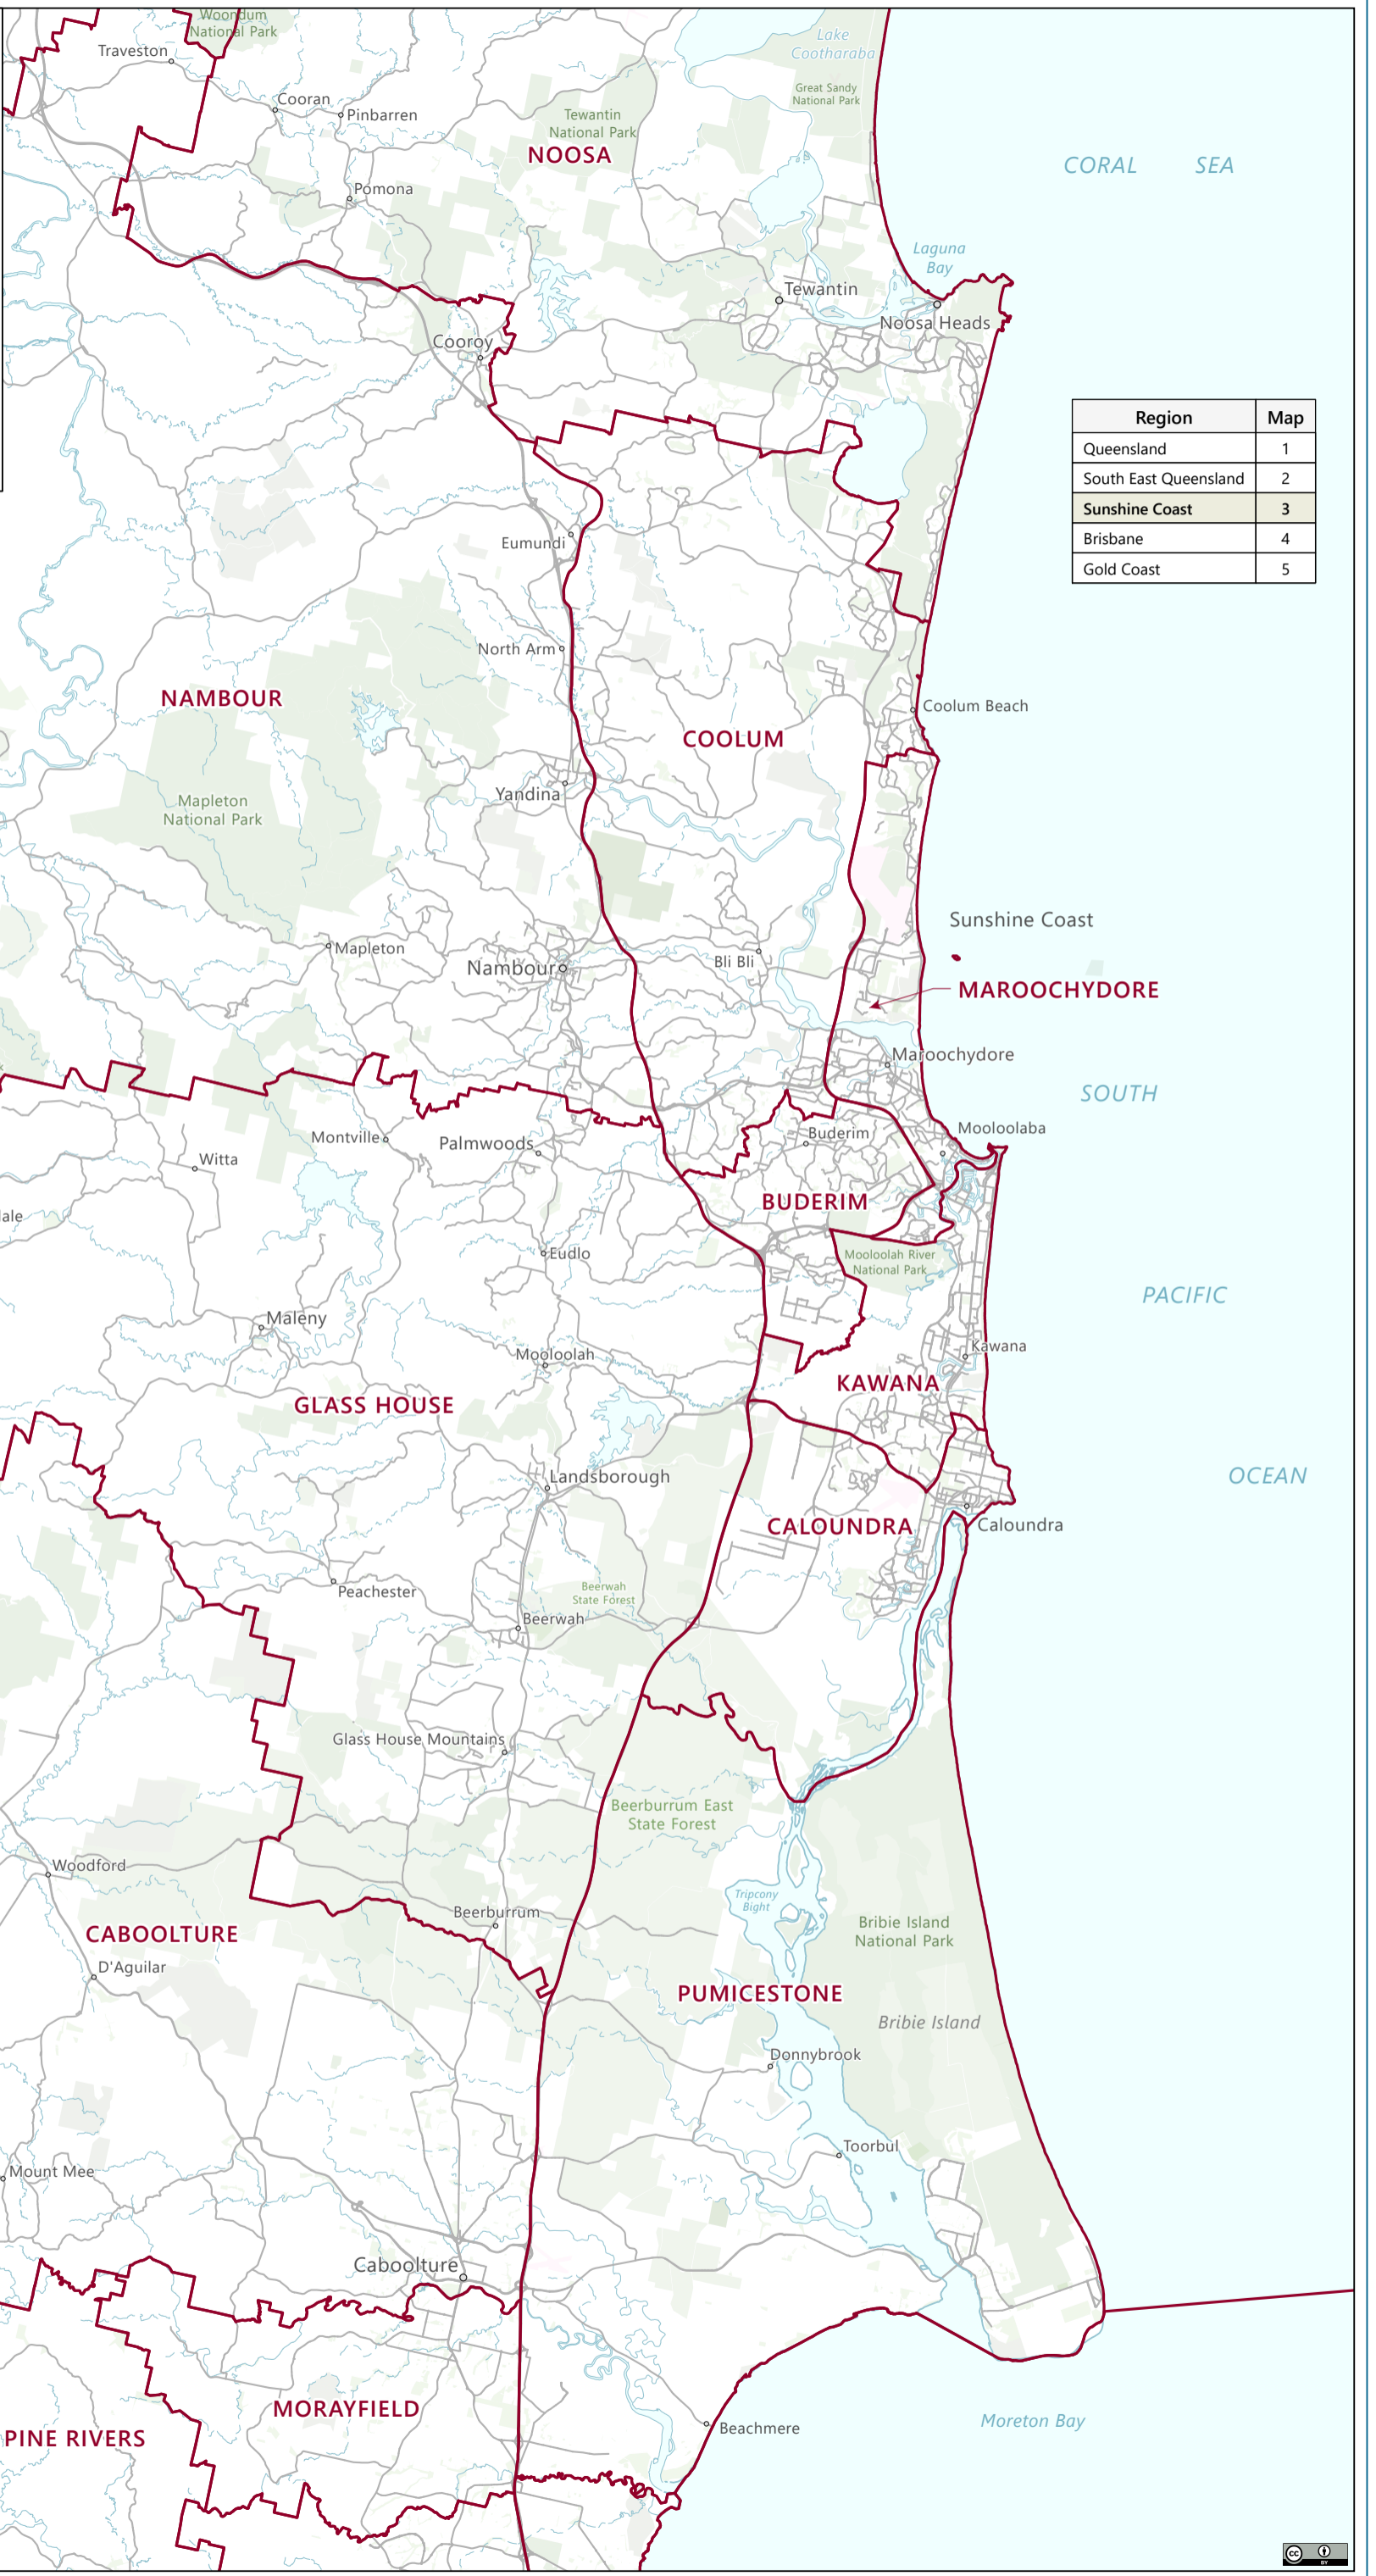

QUEENSLAND  
Redistribution  
Commission  
REGIONAL MAP 1  
showing  
2026 STATE ELECTORAL DISTRICTS  
in  
**QUEENSLAND**

Scale: 1:6,000,000 (@A3)

District boundaries follow the centre line of the feature along which they are aligned unless otherwise indicated.

Produced by Queensland Redistribution Commission, Electoral Commission Queensland.

© State of Queensland, 2026

Region	Map
Queensland	1
South East Queensland	2
Sunshine Coast	3
Brisbane	4
Gold Coast	5

REGIONAL MAP 2  
showing  
2026 STATE ELECTORAL DISTRICTS  
in

© State of Queensland, 2026

Region	Map
Queensland	1
South East Queensland	2
Sunshine Coast	3
Brisbane	4
Gold Coast	5

QUEENSLAND  
Redistribution  
Commission

REGIONAL MAP 3

showing

2026 STATE ELECTORAL DISTRICTS

© State of Queensland, 2026

Region	Map
Queensland	1
South East Queensland	2
Sunshine Coast	3
Brisbane	4
Gold Coast	5

QUEENSLAND  
Redistribution  
Commission

REGIONAL MAP 4  
showing  
2026 STATE ELECTORAL DISTRICTS  
in