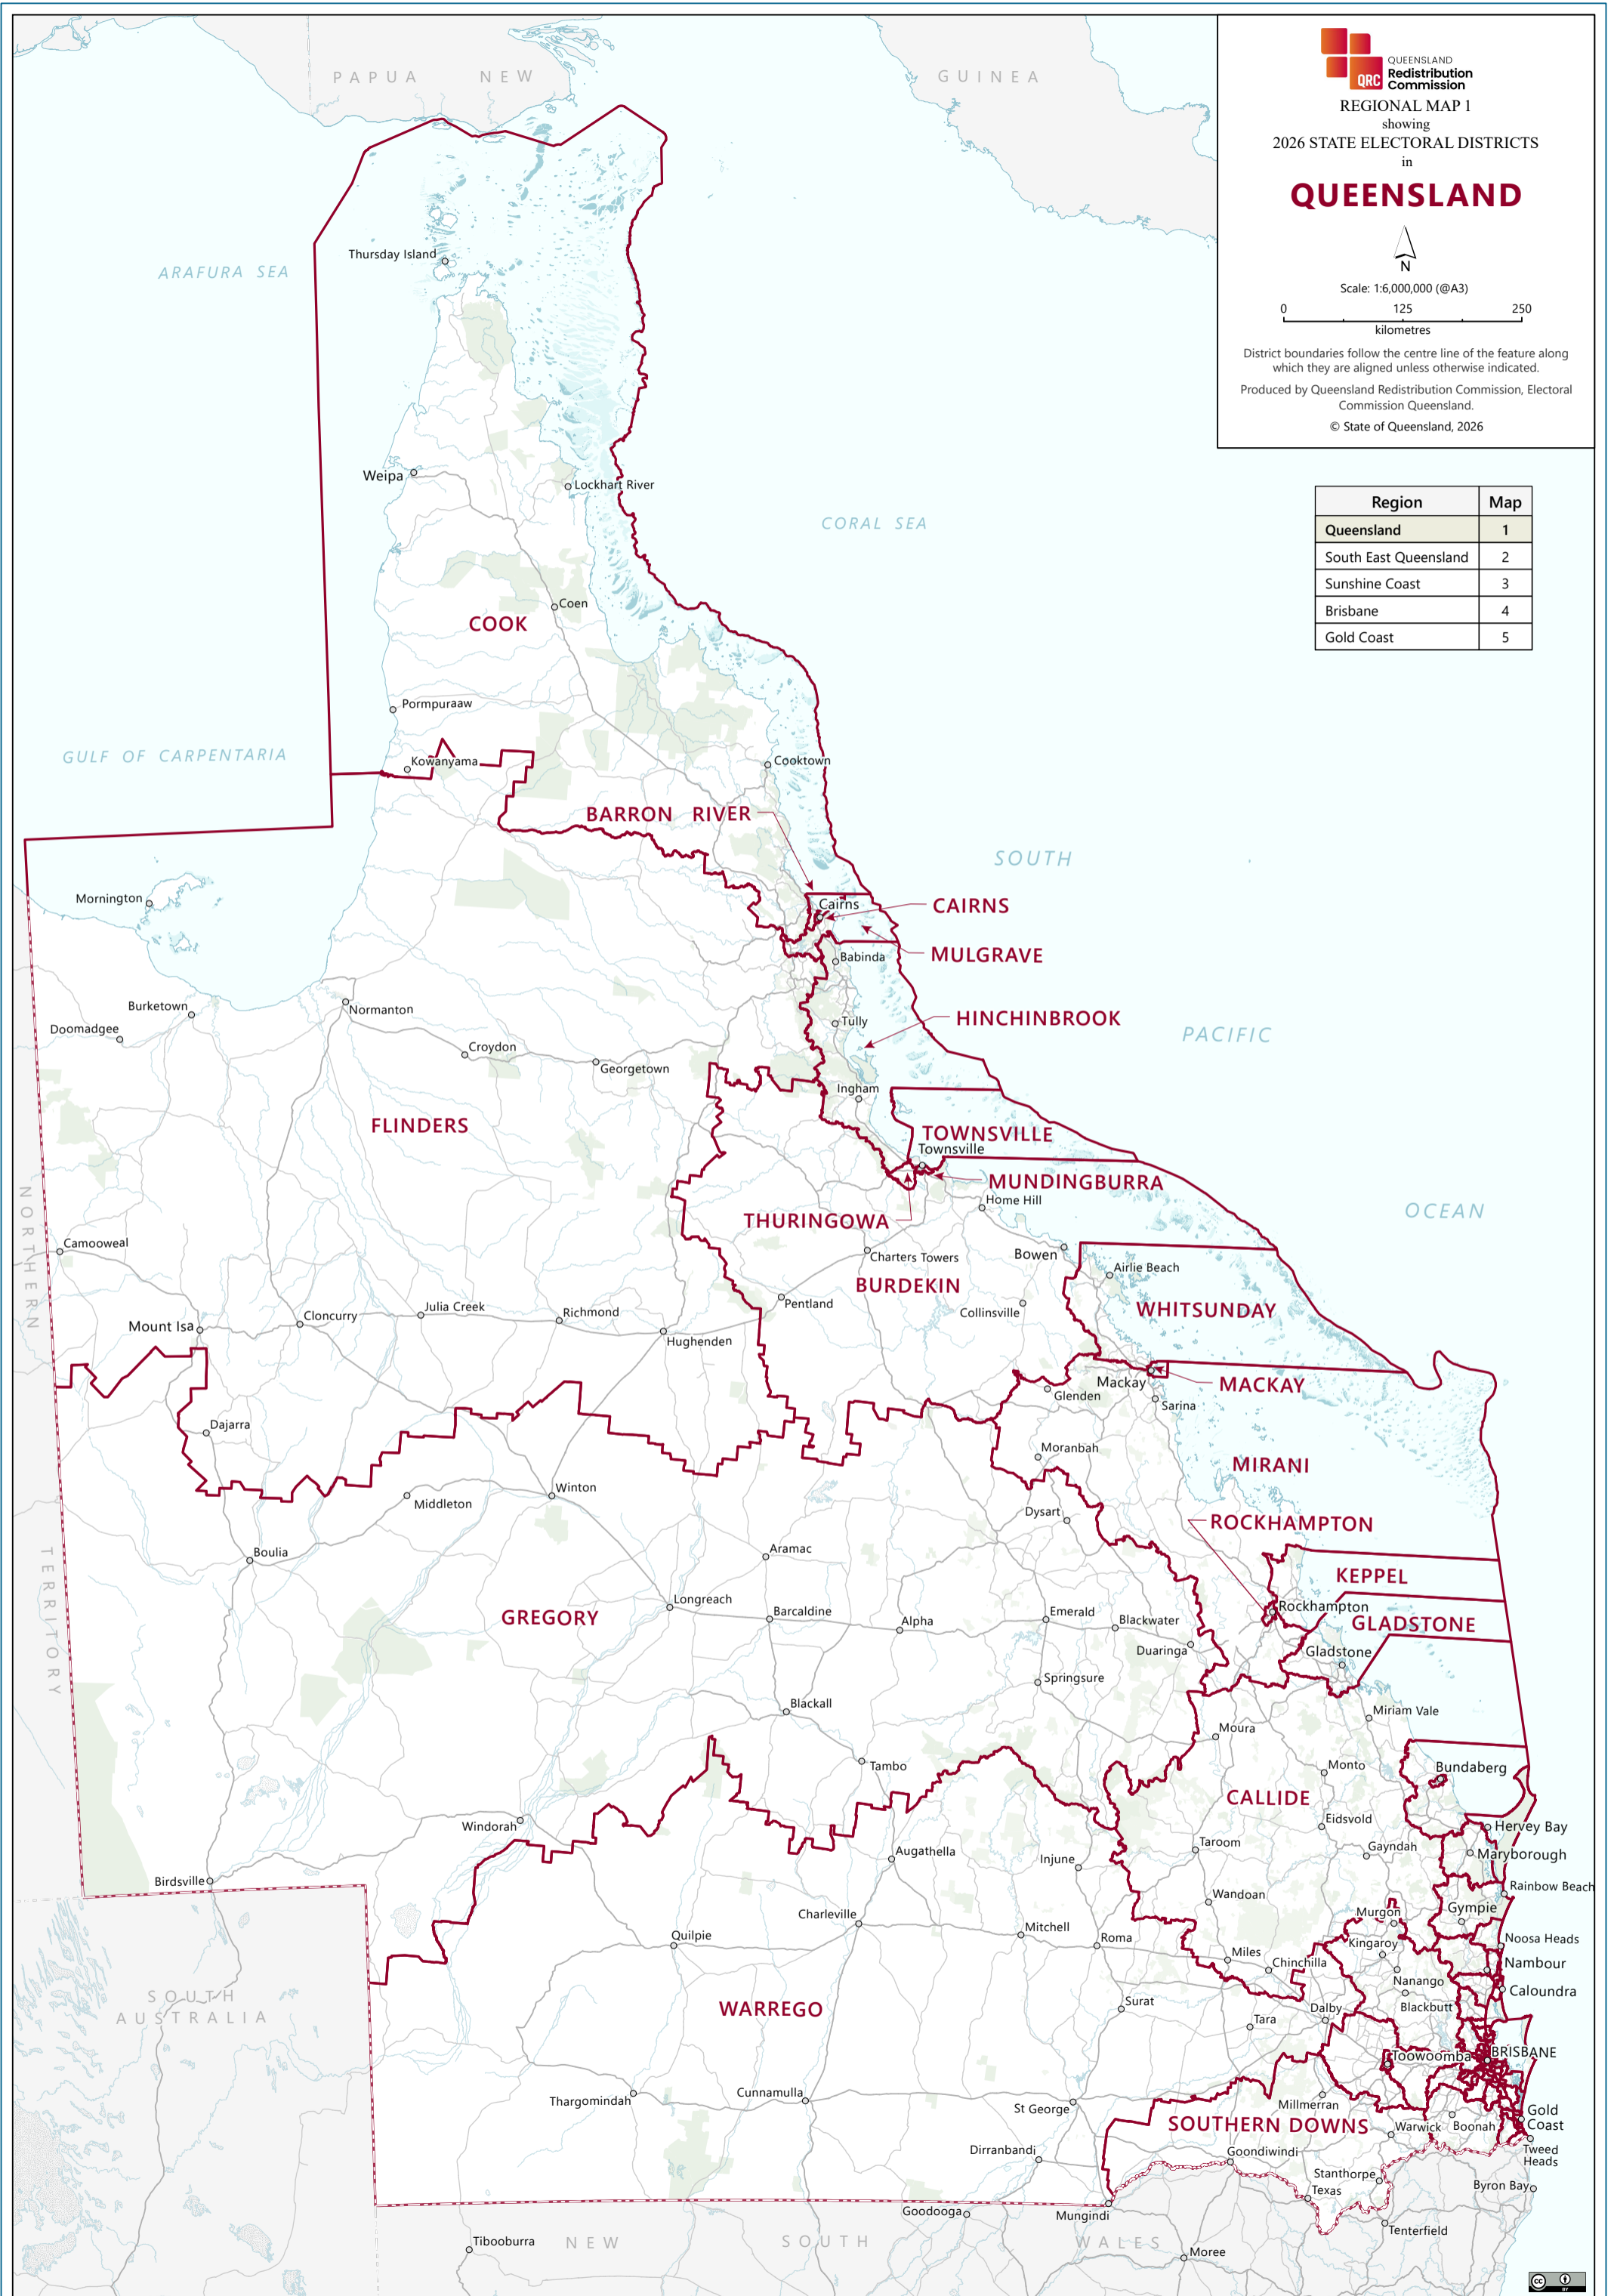

QUEENSLAND  
Redistribution  
Commission  
REGIONAL MAP 1  
showing  
2026 STATE ELECTORAL DISTRICTS  
in  
**QUEENSLAND**

Scale: 1:6,000,000 (@A3)

District boundaries follow the centre line of the feature along which they are aligned unless otherwise indicated.

Produced by Queensland Redistribution Commission, Electoral Commission Queensland.

© State of Queensland, 2026

Region	Map
Queensland	1
South East Queensland	2
Sunshine Coast	3
Brisbane	4
Gold Coast	5

REGIONAL MAP 2  
showing  
2026 STATE ELECTORAL DISTRICTS  
in

# SOUTH EAST QUEENSLAND

Scale: 1:1,250,000 (@A3)

District boundaries follow the centre line of the feature along which they are aligned unless otherwise indicated.

Produced by Queensland Redistribution Commission, Electoral Commission Queensland.

© State of Queensland, 2026

Region	Map
Queensland	1
South East Queensland	2
Sunshine Coast	3
Brisbane	4
Gold Coast	5

QUEENSLAND  
Redistribution  
Commission

REGIONAL MAP 3

showing

2026 STATE ELECTORAL DISTRICTS