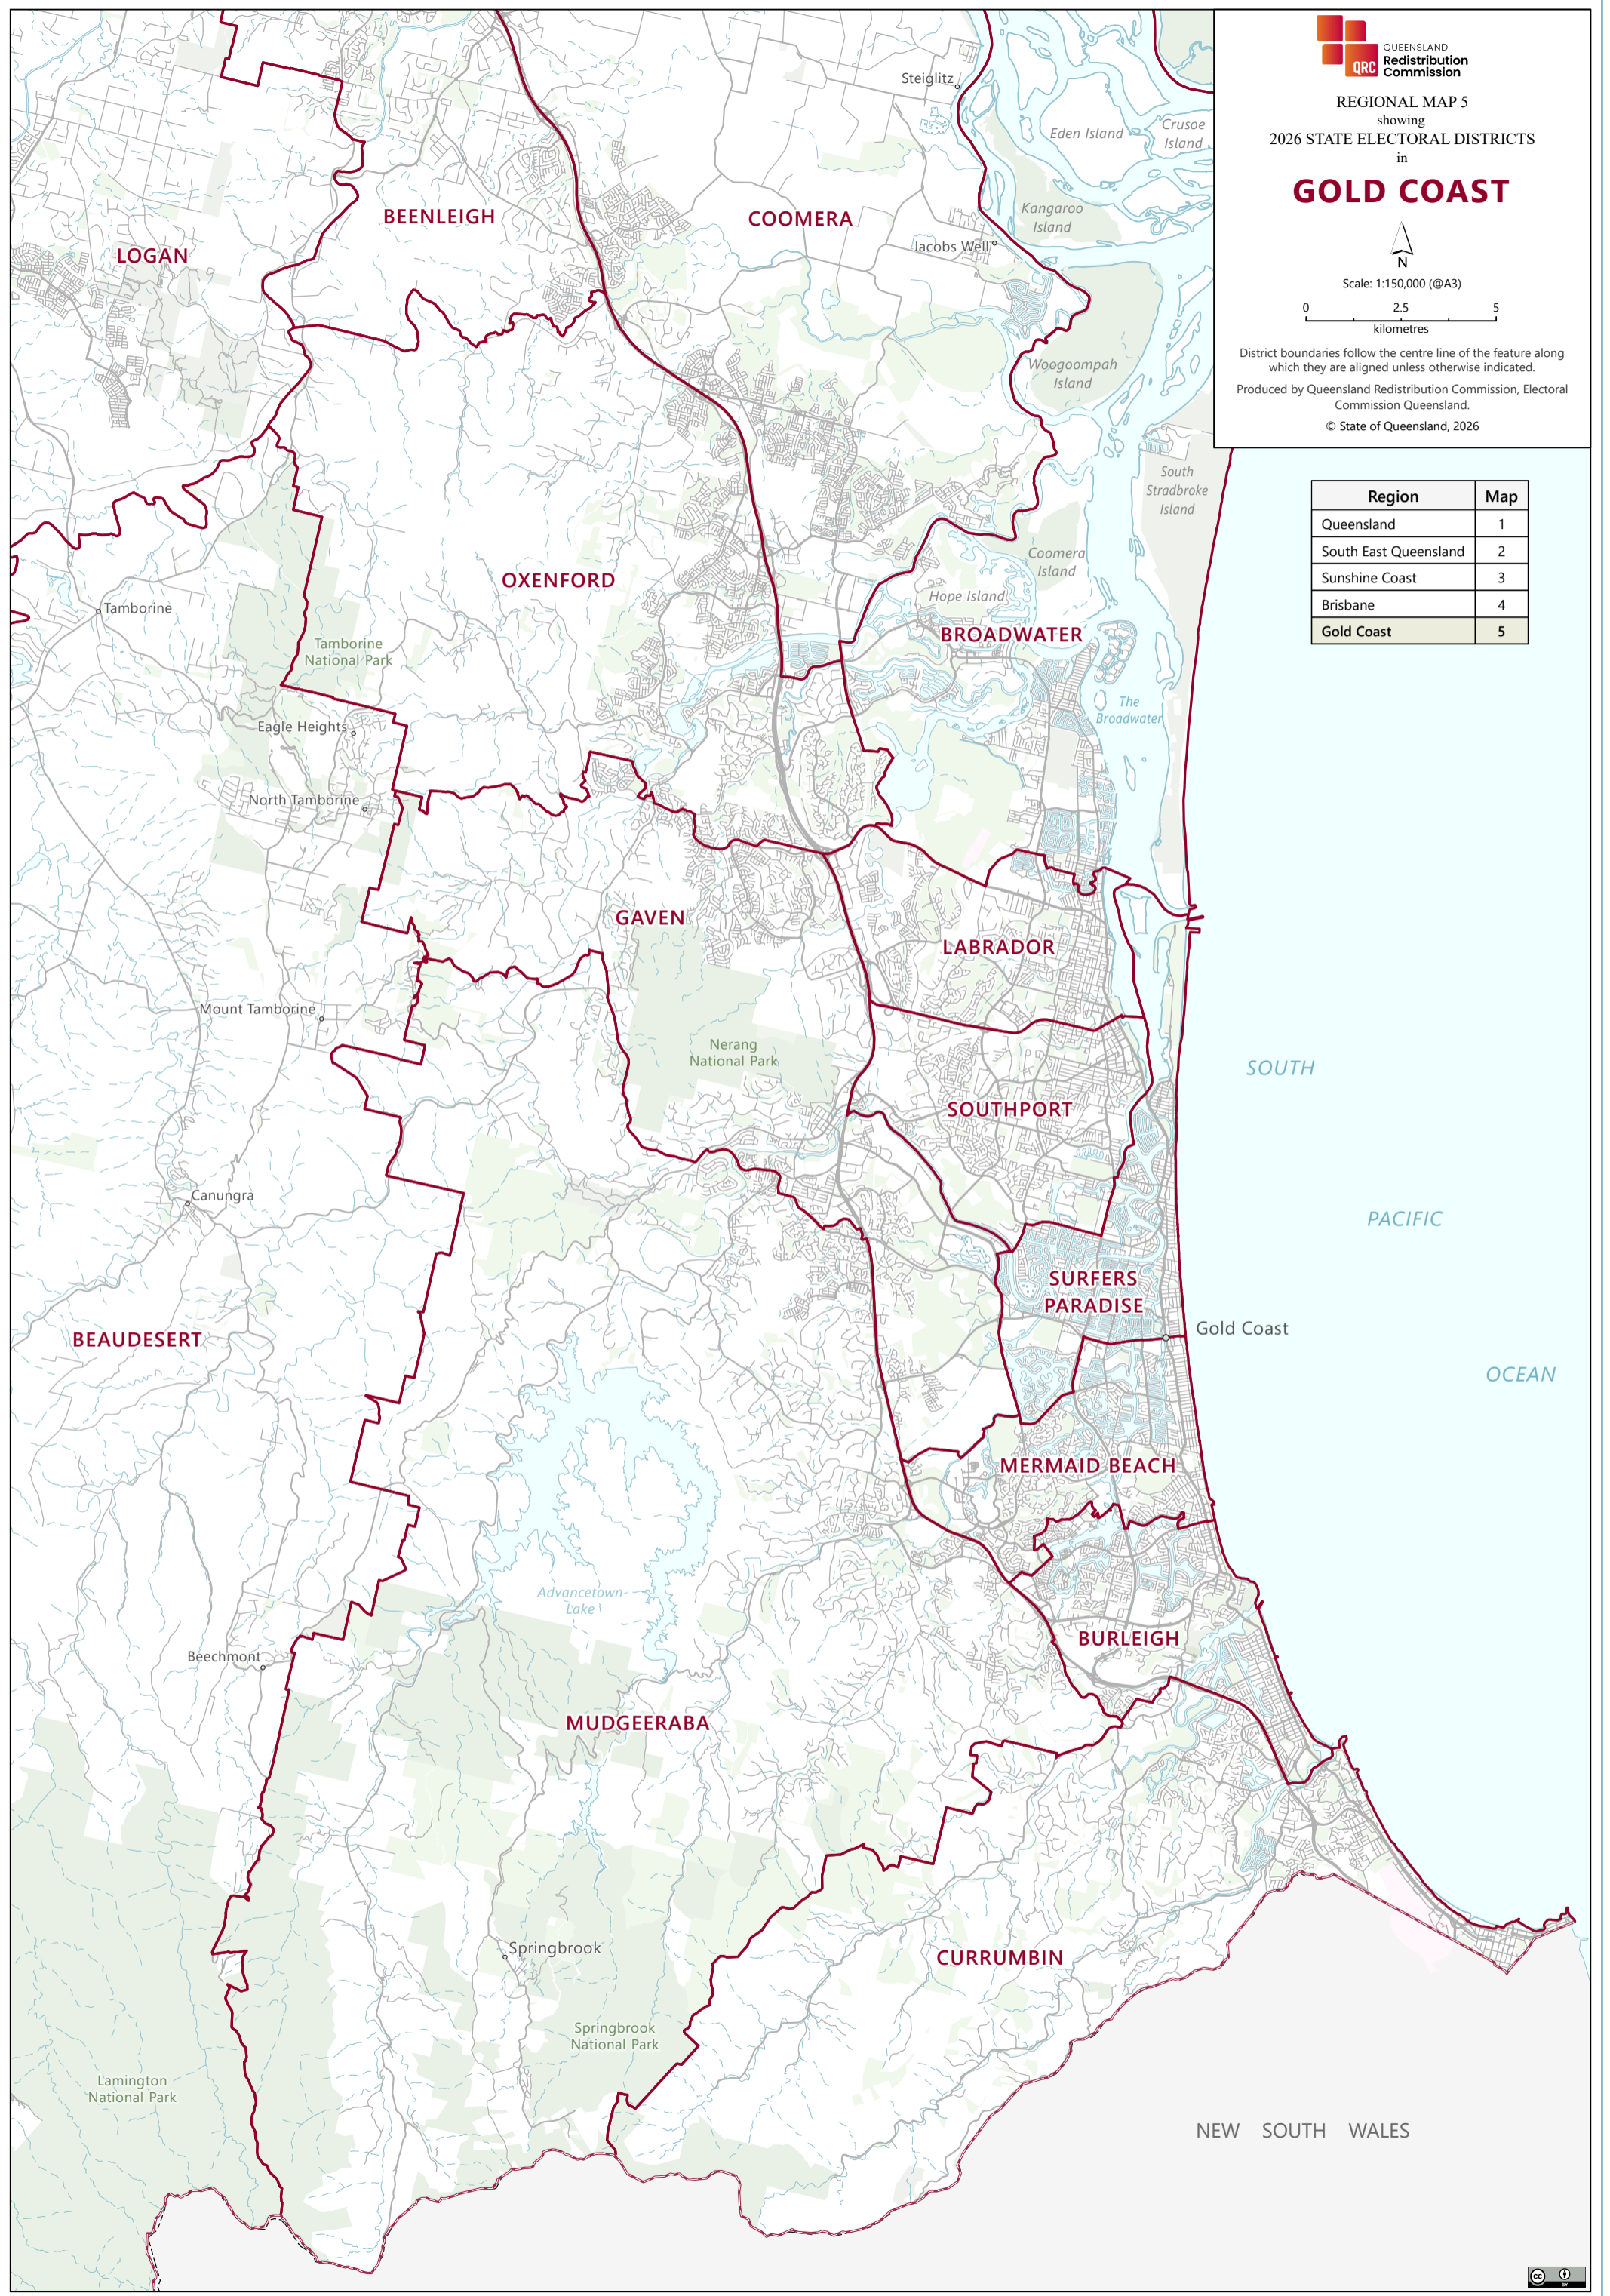

Produced by Queensland Redistribution Commission, Electoral Commission Queensland.

© State of Queensland, 2026

Region	Map
Queensland	1
South East Queensland	2
Sunshine Coast	3
Brisbane	4
Gold Coast	5

REGIONAL MAP 2  
showing  
2026 STATE ELECTORAL DISTRICTS  
in

© State of Queensland, 2026

Region	Map
Queensland	1
South East Queensland	2
Sunshine Coast	3
Brisbane	4
Gold Coast	5

QUEENSLAND  
Redistribution  
Commission

REGIONAL MAP 3

showing

2026 STATE ELECTORAL DISTRICTS

© State of Queensland, 2026

Region	Map
Queensland	1
South East Queensland	2
Sunshine Coast	3
<b>Brisbane</b>	<b>4</b>
Gold Coast	5

**GOLD COAST**

Scale: 1:150,000 (@A3)

District boundaries follow the centre line of the feature along which they are aligned unless otherwise indicated.

Produced by Queensland Redistribution Commission, Electoral Commission Queensland.

© State of Queensland, 2026

Region	Map
Queensland	1
South East Queensland	2
Sunshine Coast	3
Brisbane	4
Gold Coast	5

SOUTH