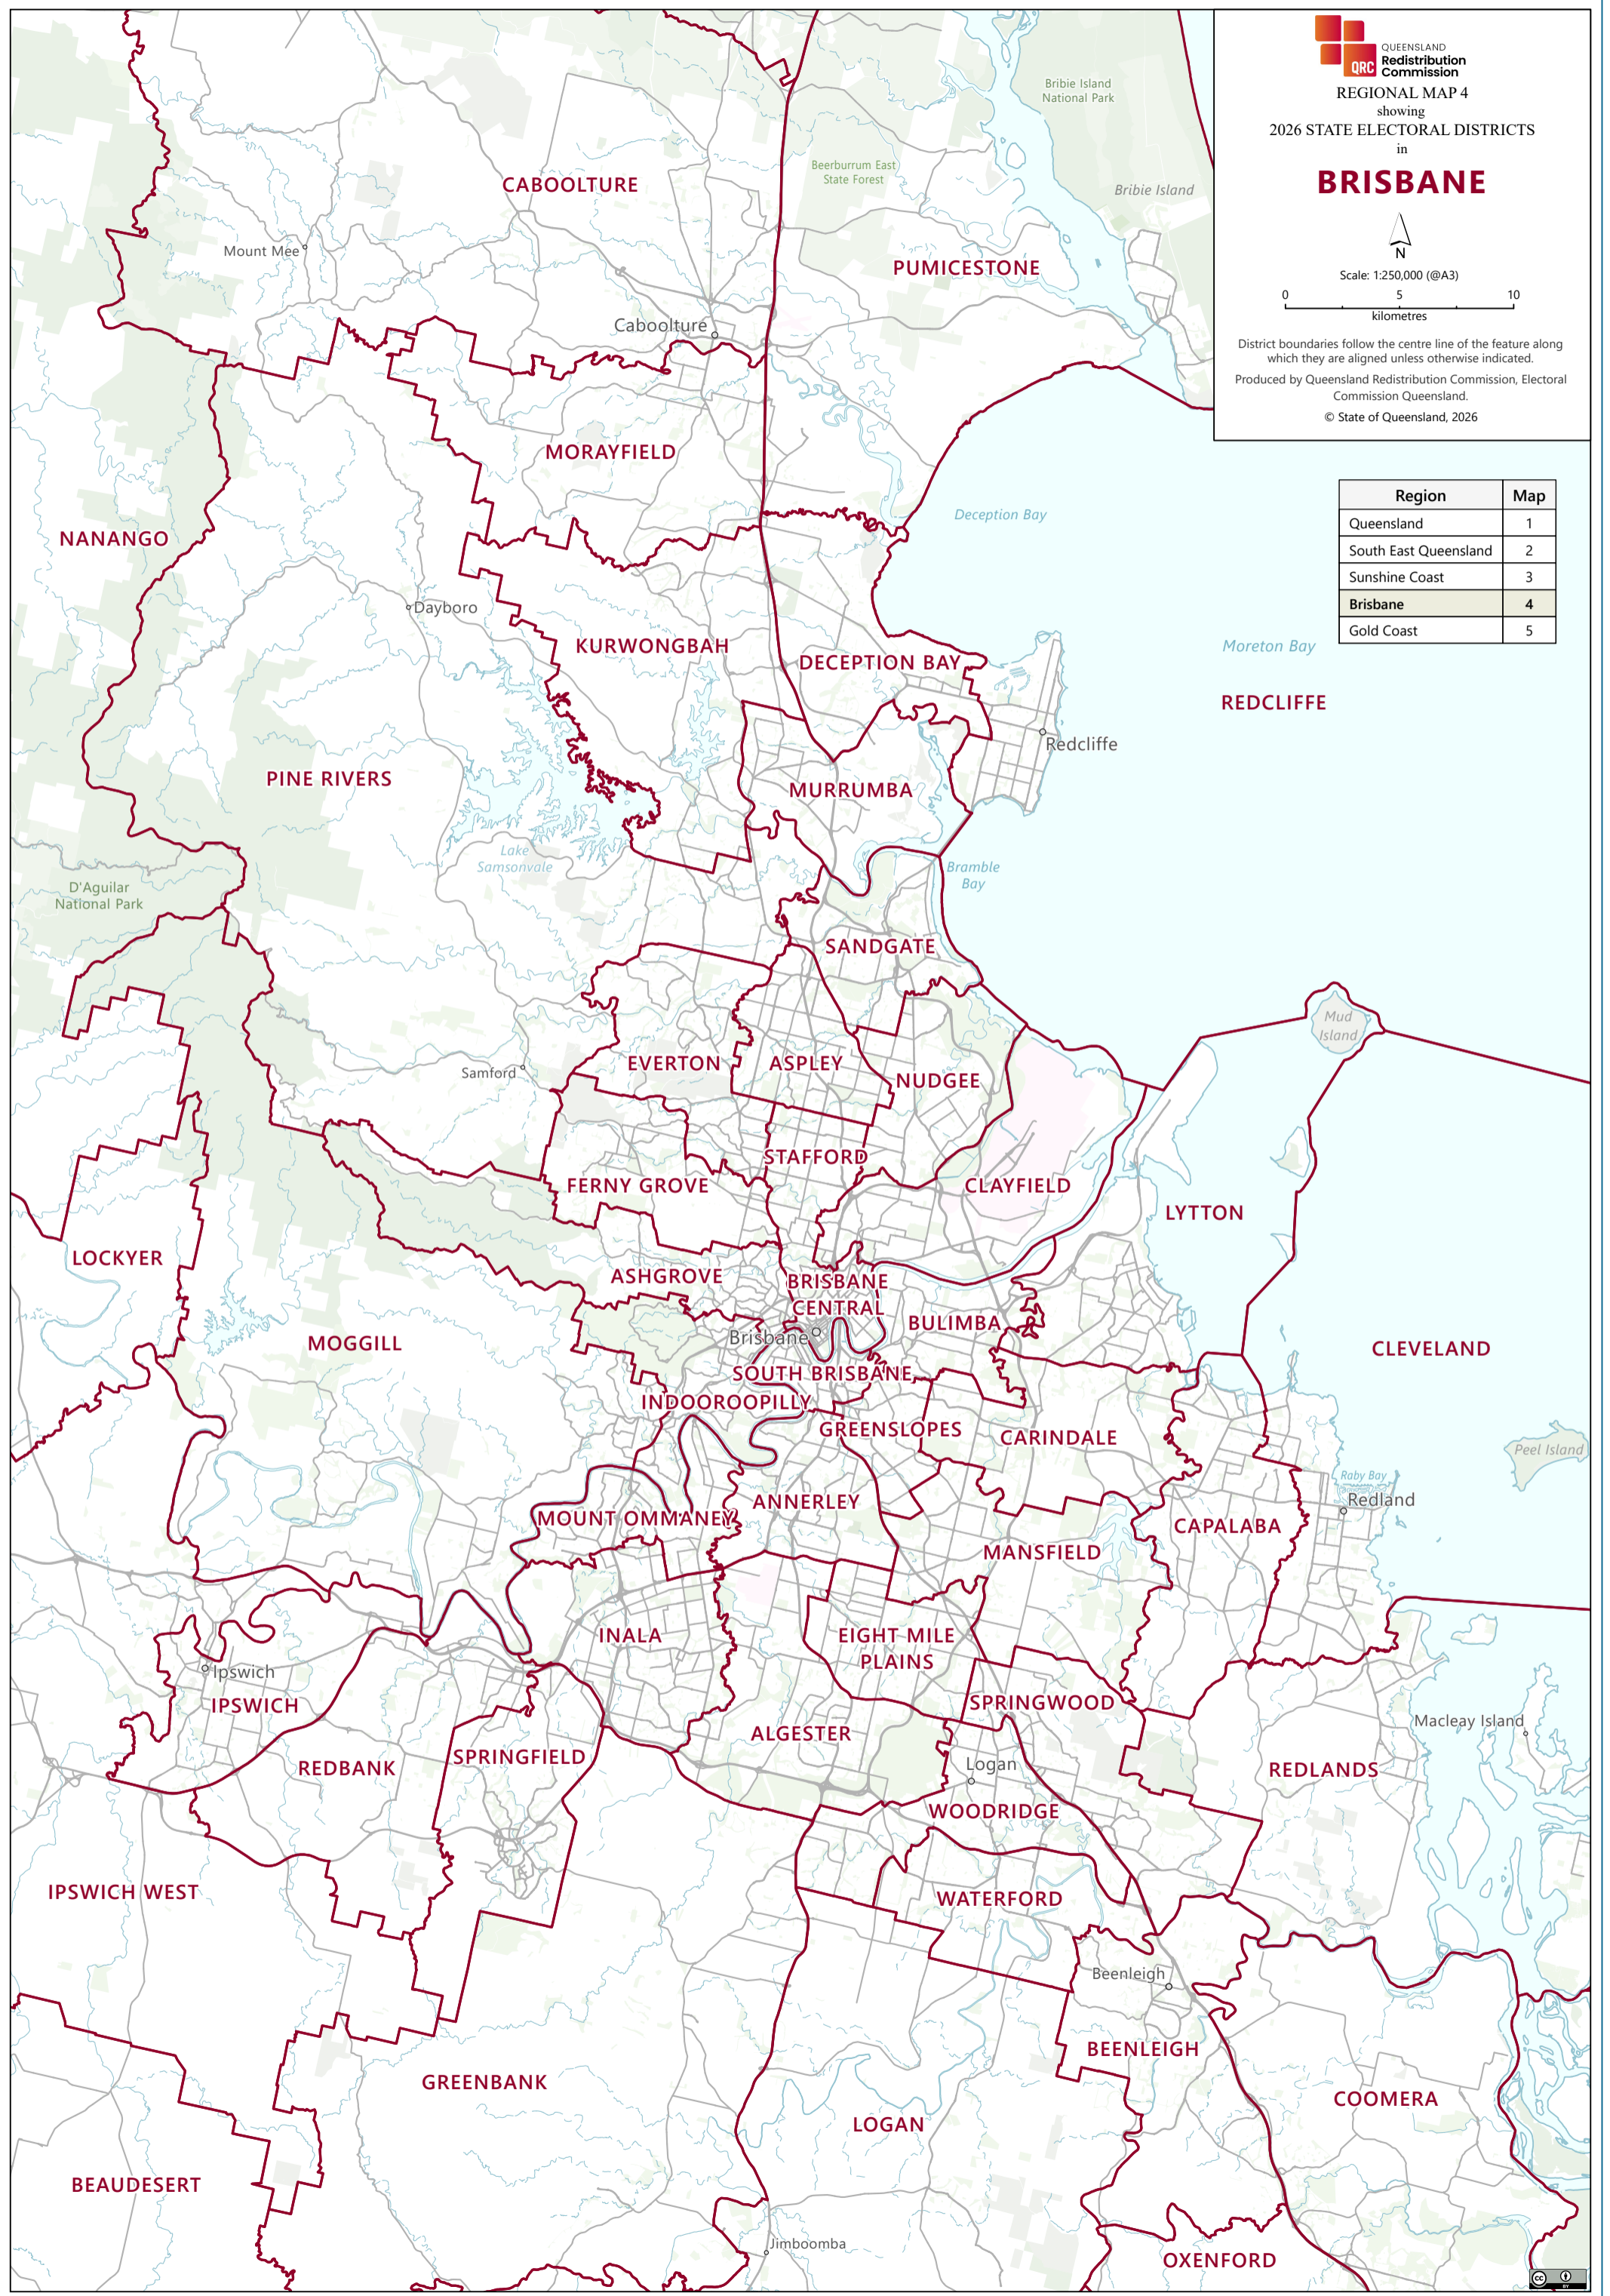

Produced by Queensland Redistribution Commission, Electoral Commission Queensland.

© State of Queensland, 2026

Region	Map
Queensland	1
South East Queensland	2
Sunshine Coast	3
Brisbane	4
Gold Coast	5

REGIONAL MAP 2  
showing  
2026 STATE ELECTORAL DISTRICTS  
in

© State of Queensland, 2026

Region	Map
Queensland	1
South East Queensland	2
Sunshine Coast	3
Brisbane	4
Gold Coast	5

QUEENSLAND  
Redistribution  
Commission

REGIONAL MAP 3

showing

2026 STATE ELECTORAL DISTRICTS

© State of Queensland, 2026

Region	Map
Queensland	1
South East Queensland	2
Sunshine Coast	3
Brisbane	4
Gold Coast	5

QUEENSLAND  
Redistribution  
Commission

REGIONAL MAP 4  
showing  
2026 STATE ELECTORAL DISTRICTS  
in

© State of Queensland, 2026

Region	Map
Queensland	1
South East Queensland	2
Sunshine Coast	3
<b>Brisbane</b>	<b>4</b>
Gold Coast	5

**GOLD COAST**

Scale: 1:150,000 (@A3)

District boundaries follow the centre line of the feature along which they are aligned unless otherwise indicated.