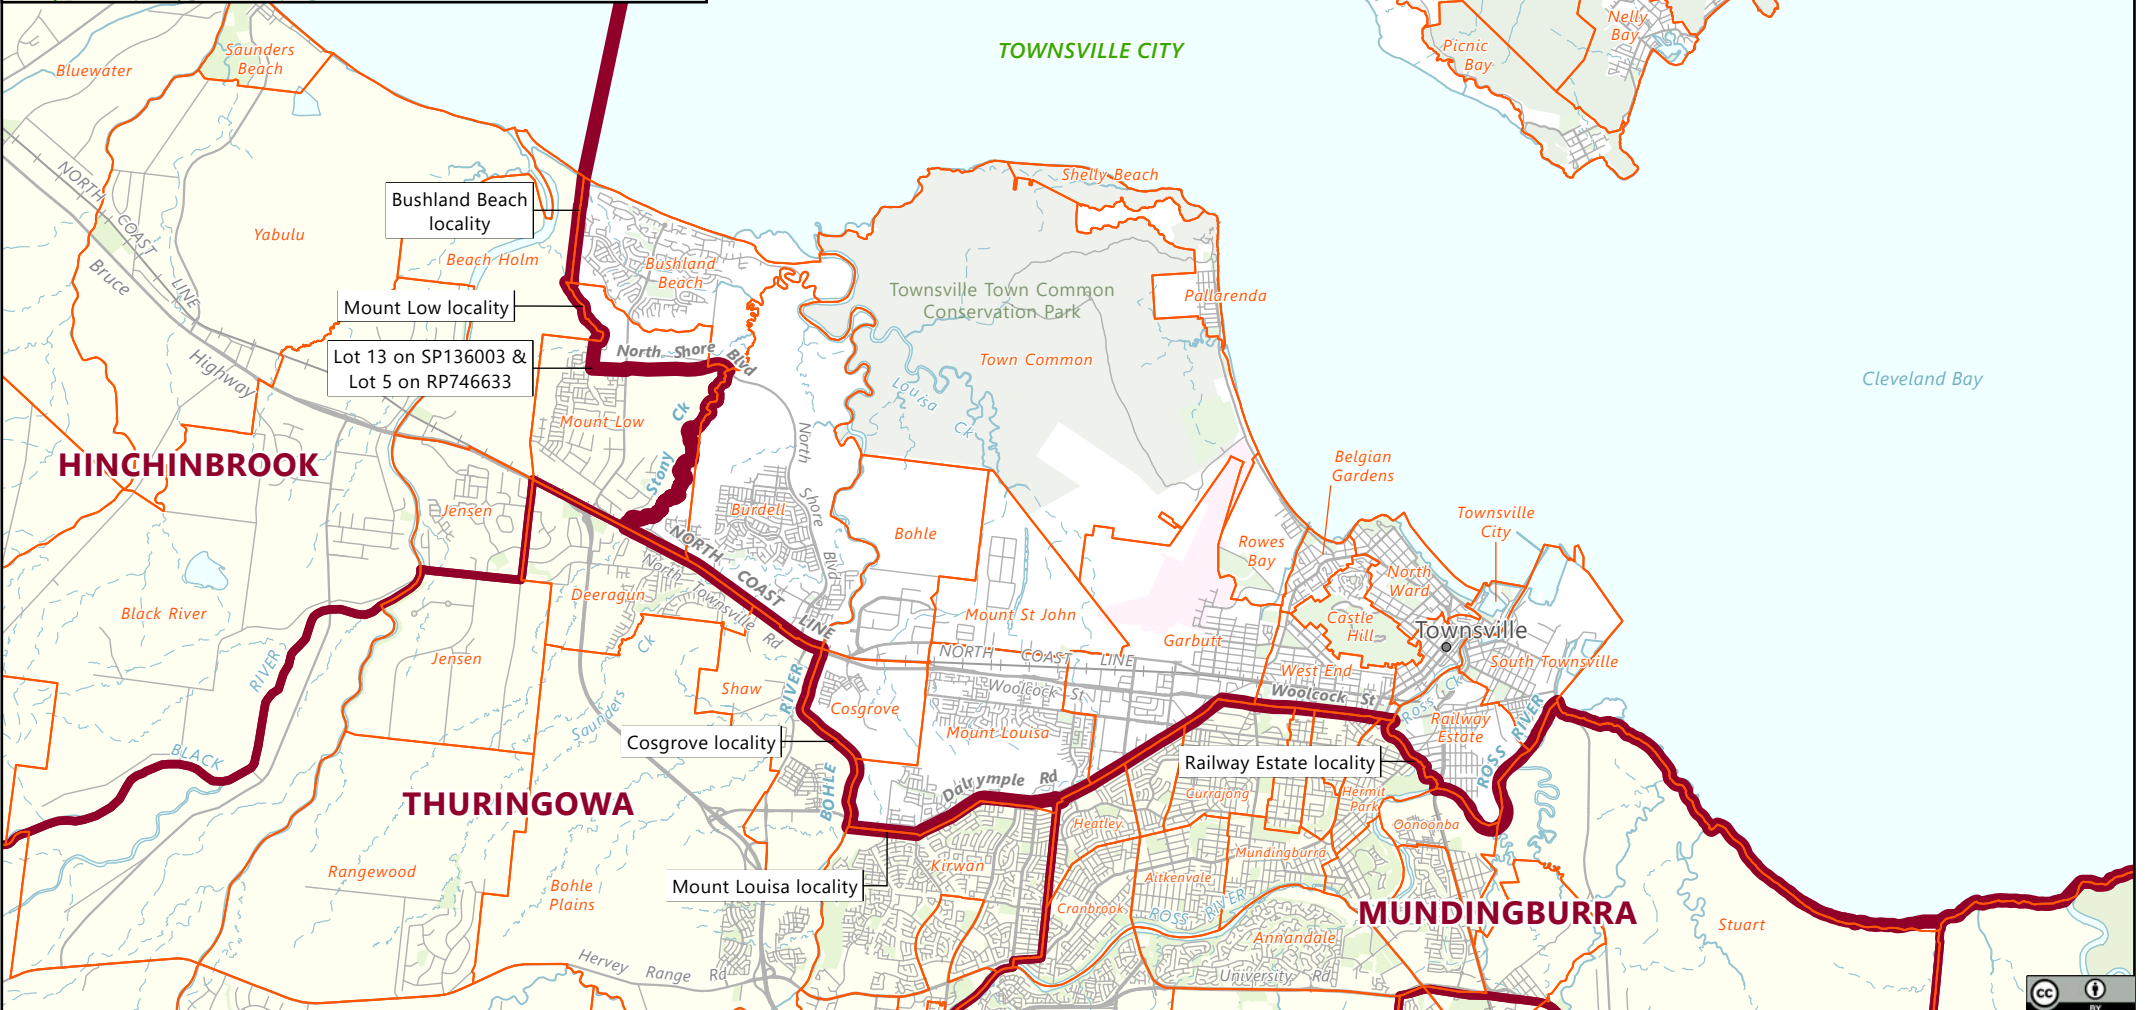

# TOWNSVILLE

-  State electoral district
-  Local government area (LGA)
-  Locality

Bushland Beach locality  
 Beach Holm  
 Bushland Beach  
 North Shore Blvd  
 Mount Low locality  
 Lot 13 on SP136003 &  
 Lot 5 on RP746633  
 Mount Low  
 Stony Ck  
 North Coast Highway  
 Bruce Highway  
 Yabulu  
 Saunders Beach  
 Bluewater