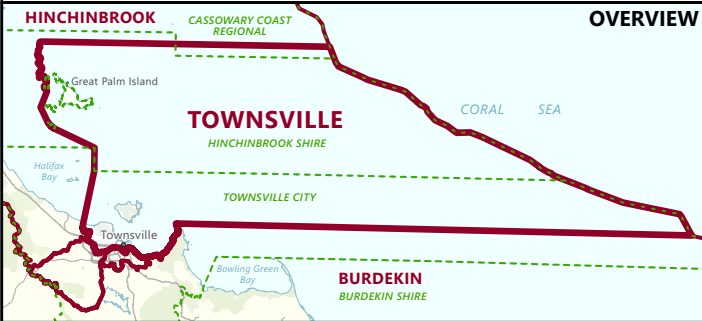

# TOWNSVILLE

-  State electoral district
-  Local government area (LGA)
-  Locality

Bushland Beach locality  
 Beach Holm  
 Bushland Beach  
 North Shore Blvd  
 Mount Low locality  
 Lot 13 on SP136003 &  
 Lot 5 on RP746633  
 Mount Low  
 Stony Ck  
 North Coast Highway  
 Bruce Highway  
 Yabulu  
 Saunders Beach  
 Bluewater