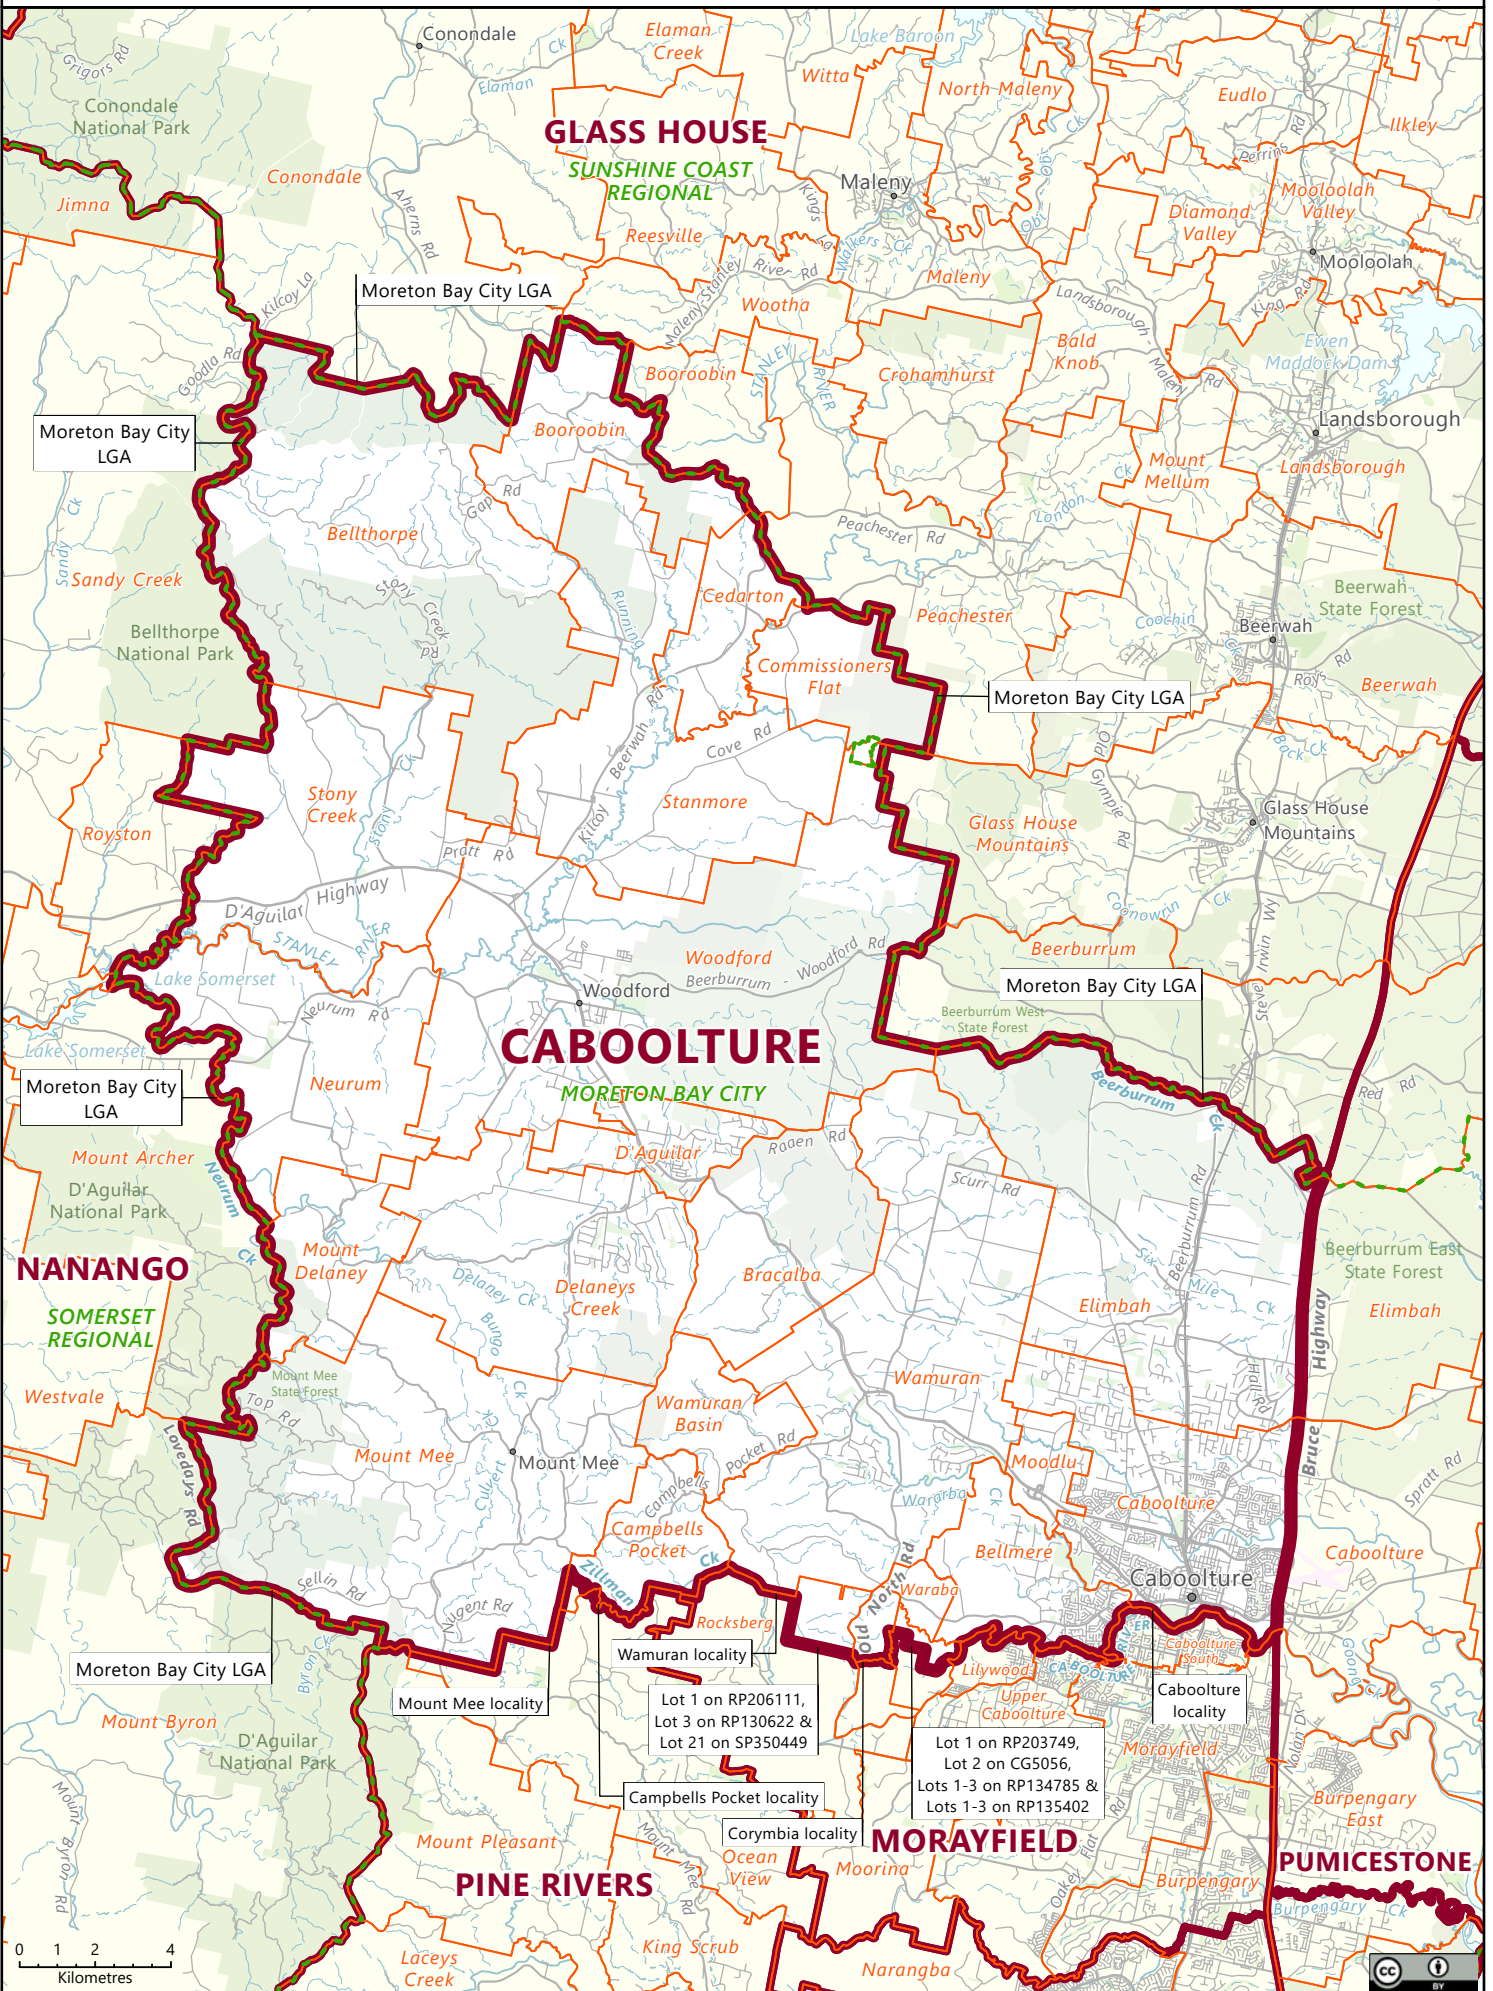

CABOOLTURE

- State electoral district
- - - Local government area (LGA)
- Locality

Lot 1 on RP206111,
 Lot 3 on RP130622 &
 Lot 21 on SP350449

Lot 1 on RP203749,
 Lot 2 on CG5056,
 Lots 1-3 on RP134785 &
 Lots 1-3 on RP135402