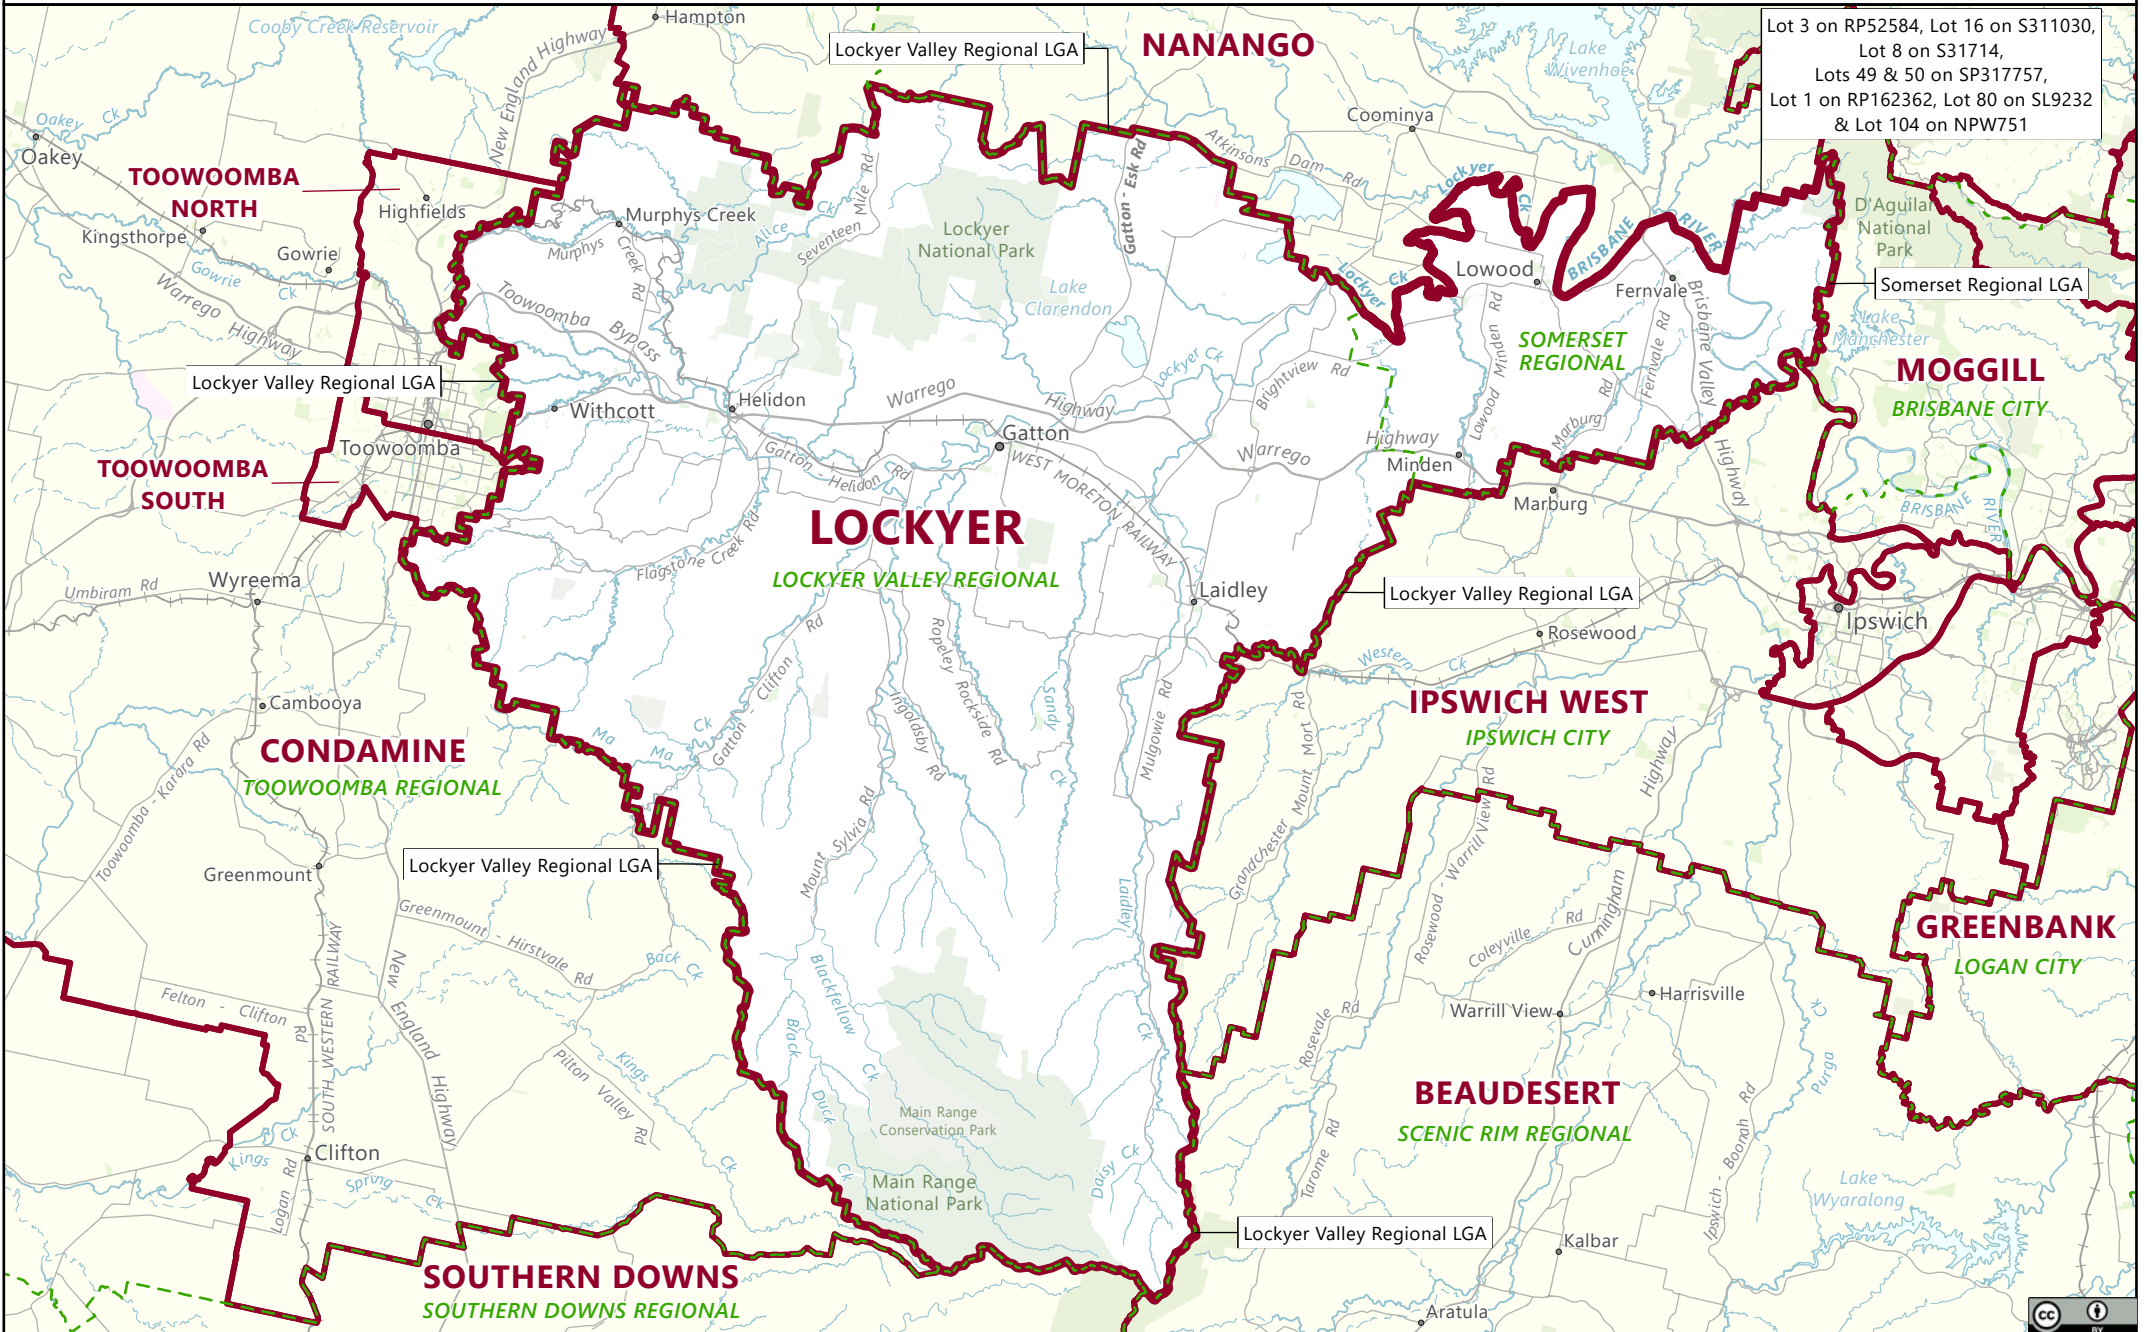

LOCKYER

 State electoral district
 Local government area (LGA)

Lot 3 on RP52584, Lot 16 on S311030,
 Lot 8 on S31714,
 Lots 49 & 50 on SP317757,
 Lot 1 on RP162362, Lot 80 on SL9232
 & Lot 104 on NPW751