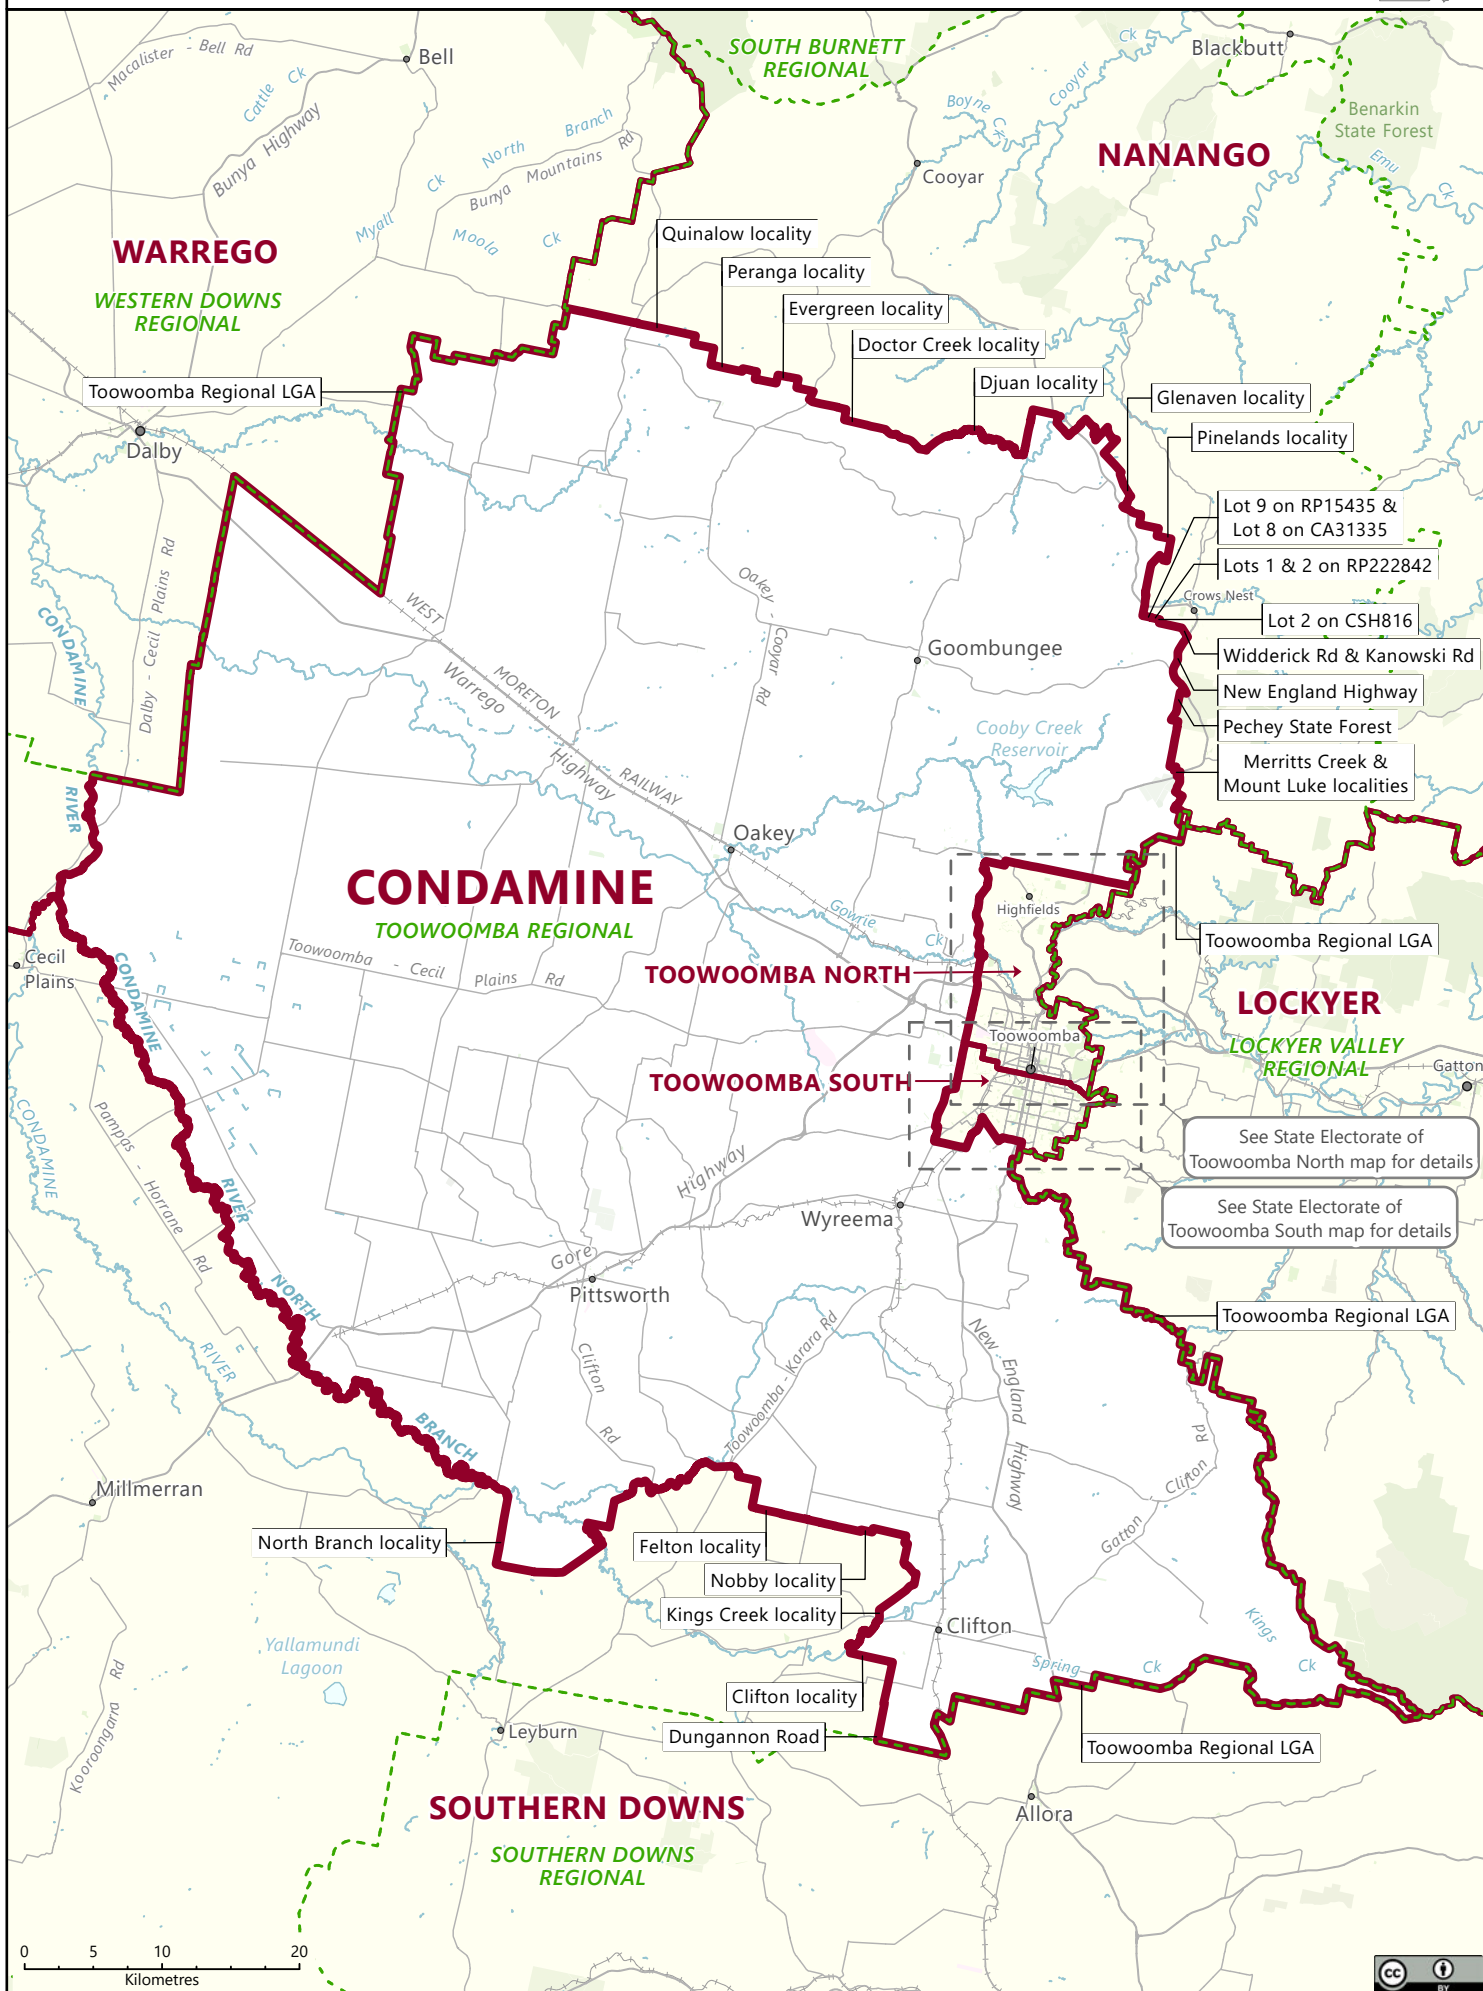

CONDAMINE

— State electoral district
 - - - Local government area (LGA)

See State Electorate of Toowoomba North map for details

See State Electorate of Toowoomba South map for details